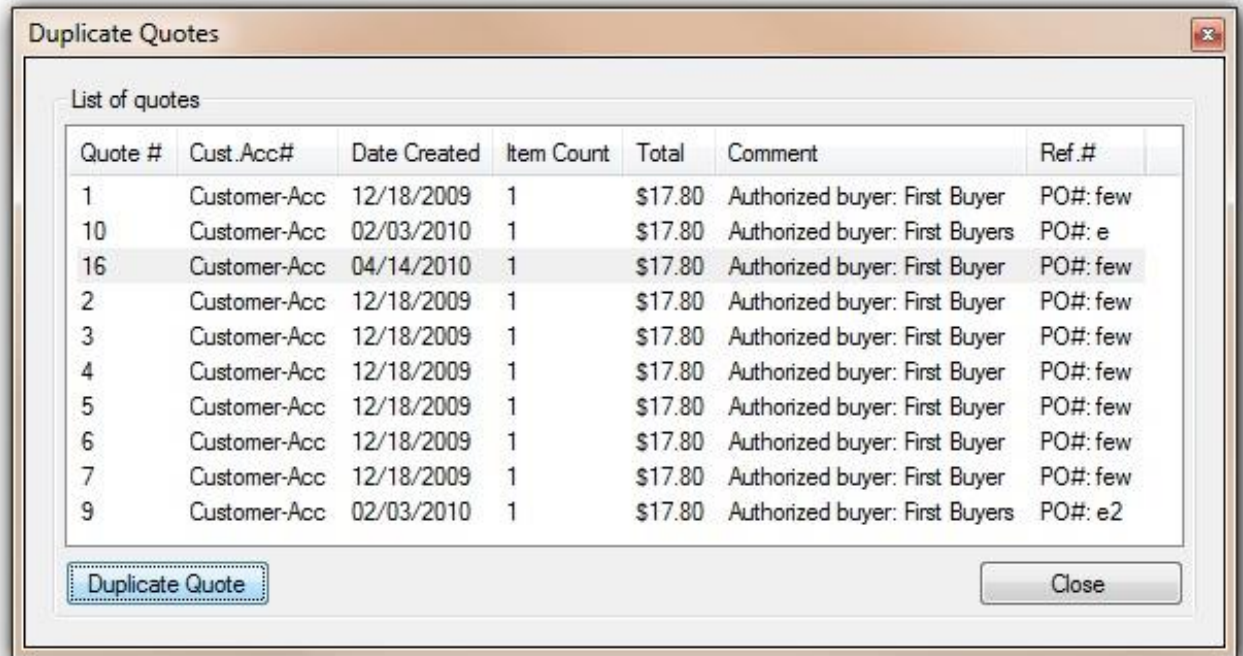

RMS Quote Copy

- Allows the POS cashier to choose an existing Microsoft RMS quote and duplicate all quote details: customer, items, prices, and taxes into a new quote
- Two duplicate quotes with different quote numbers exist after execution.