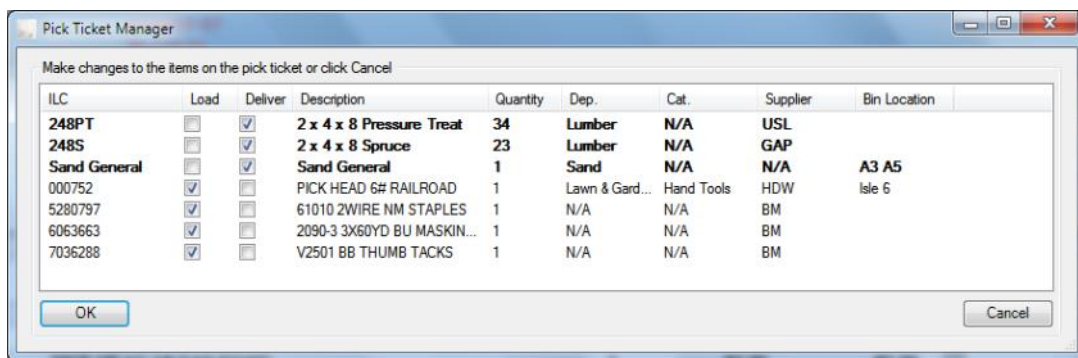

# RMS Pick Ticket Manager

- Microsoft RMS Pick Ticket Manager allows items to be set to loaded, delivered or picked up in store.

- At POS automatically or manually prompt cashier to accept or edit item pickup status and prints load ticket for items set as load.