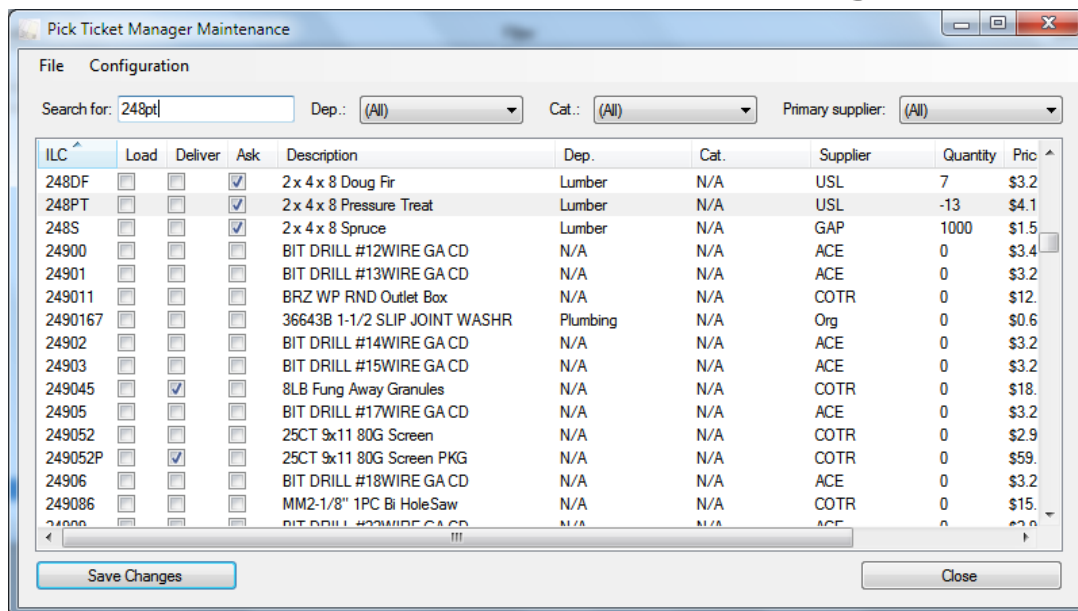

# RMS Pick Ticket Manager

- Microsoft RMS Pick Ticket Manager allows items to be set to loaded, delivered or picked up in store.

- At POS automatically or manually prompt cashier to accept or edit item pickup status and prints load ticket for items set as load.