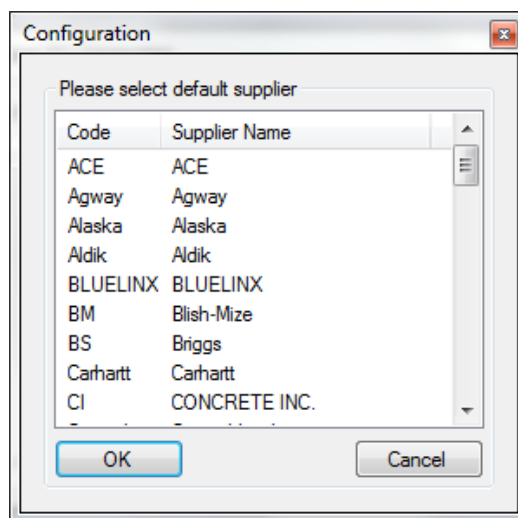

RMS Blue Seal E-Order

- Create electronic Blue Seal order file from any RMS created Blue Seal purchase order.

System Requirements

Microsoft RMS Version 2.0, Net 3.5, SQL 2005,
Windows XP (Pro or Home), Windows Vista (Pro or Home) or Windows 7/8 (32-bit or 64-bit)