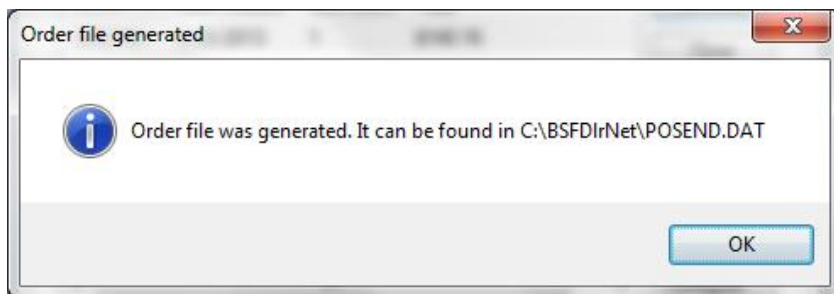

RMS Blue Seal E-Order

- Create electronic Blue Seal order file from any RMS created Blue Seal purchase order.

System Requirements

Microsoft RMS Version 2.0, Net 3.5, SQL 2005,
Windows XP (Pro or Home), Windows Vista (Pro or Home) or Windows 7/8 (32-bit or 64-bit)