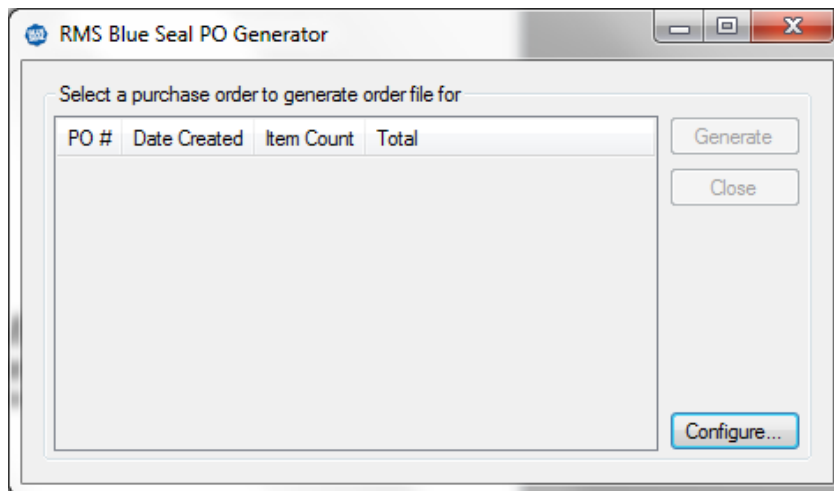

RMS Blue Seal E-Order

- Create electronic Blue Seal order file from any RMS created Blue Seal purchase order.

System Requirements

Microsoft RMS Version 2.0, Net 3.5, SQL 2005,
Windows XP (Pro or Home), Windows Vista (Pro or Home) or Windows 7/8 (32-bit or 64-bit)