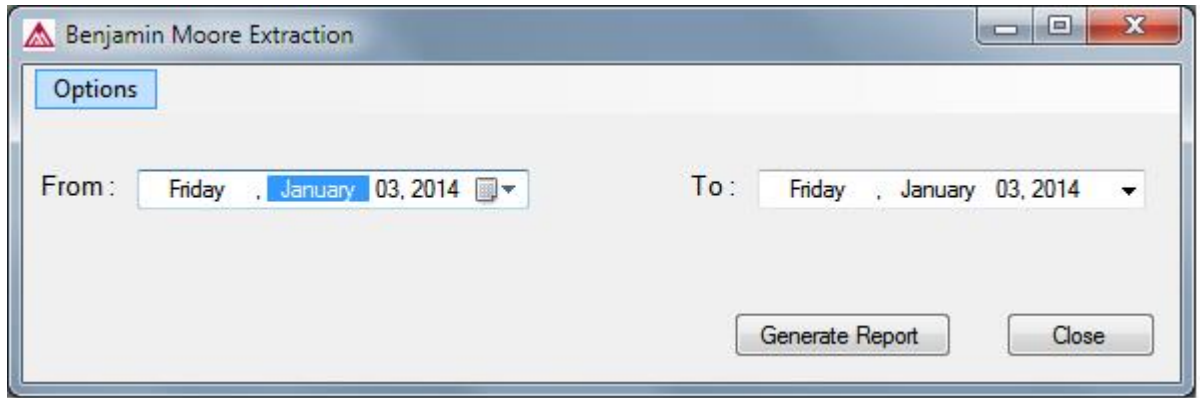

Microsoft RMS Benjamin Moore POS Rebates

Participate Benjamin Moore's automated rebate system with Microsoft RMS Point of Sale:

- Accumulate Benjamin Moore item sales in the Microsoft Retail Management System.
- Electronically extract sales information for date range and transmit to Benjamin Moore.
- Benjamin Moore then processes the rebate(s) back to the dealer.