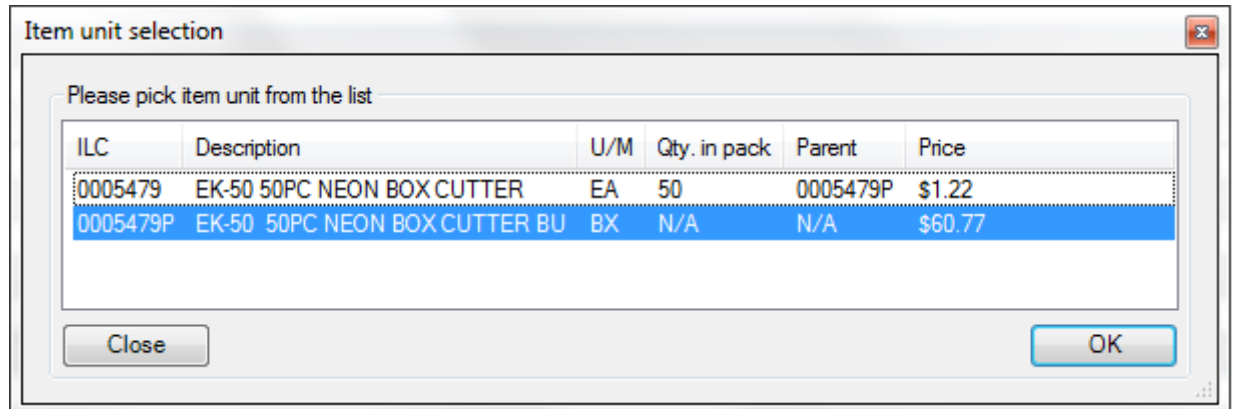

# RMS Parent Child Prompt

- Prompts the cashier for all possible selling units of an item for any item that can be sold in multiple units