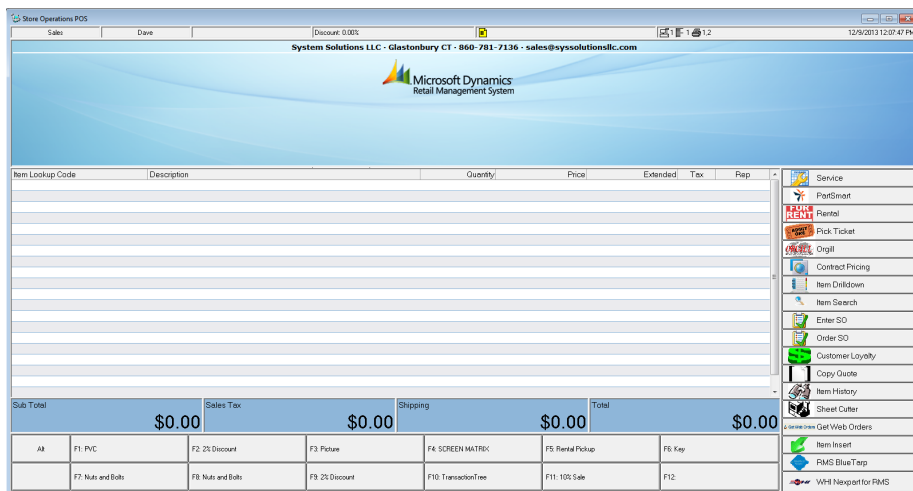

RMS Automotive Parts Nexpart Integration

System Solutions, LLC.

- Automatically login and find parts from your Nexpart participating parts distributor
- Add items directly to the Microsoft RMS point of sale from the Nexpart catalog
- Stock check items on the Microsoft RMS point of sale within your distributors warehouse
- Create purchase order for your distributor and within Microsoft RMS for electronic receiving