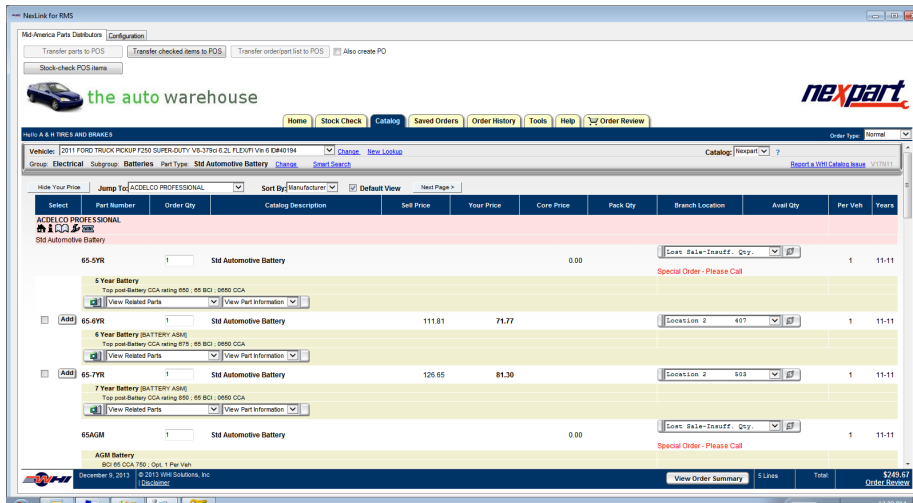

RMS Automotive Parts Nexpart Integration

System Solutions, LLC.

- Automatically login and find parts from your Nexpart participating parts distributor
- Add items directly to the Microsoft RMS point of sale from the Nexpart catalog
- Stock check items on the Microsoft RMS point of sale within your distributors warehouse
- Create purchase order for your distributor and within Microsoft RMS for electronic receiving