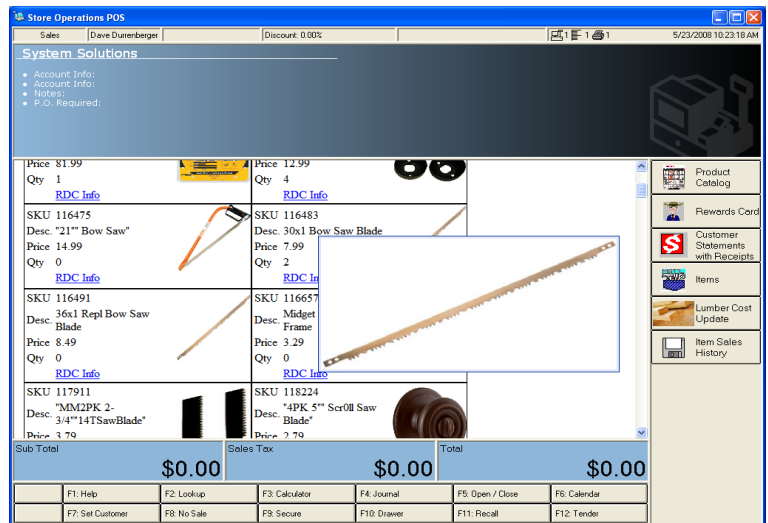

RMS Product Picture Catalog

A scrollable, searchable catalog that uses the data stored in the RMS SQL database. Launch the Catalog from a custom POS button and view the dynamically updated catalog.

The catalog displays:

- Item look-up code
- Description
- Price
- Quantity in stock
- Pictures

Search and filter items by:

- Description
- Sku
- Subdescription
- Category
- Department

System Requirements

Microsoft RMS Version 2.0, Net 3.5, SQL 2005,
Windows XP (Pro or Home), Windows Vista (Pro or Home) or Windows 7/8 (32-bit or 64-bit)