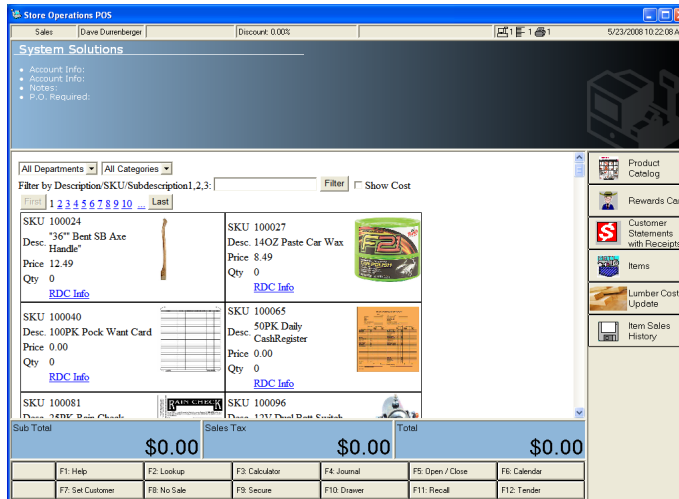

RMS Product Picture Catalog

A scrollable, searchable catalog that uses the data stored in the RMS SQL database. Launch the Catalog from a custom POS button and view the dynamically updated catalog.

The catalog displays:

- Item look-up code
- Description
- Price
- Quantity in stock
- Pictures

Search and filter items by:

- Description
- Sku
- Subdescription
- Category
- Department

System Requirements

Microsoft RMS Version 2.0, Net 3.5, SQL 2005,
Windows XP (Pro or Home), Windows Vista (Pro or Home) or Windows 7/8 (32-bit or 64-bit)