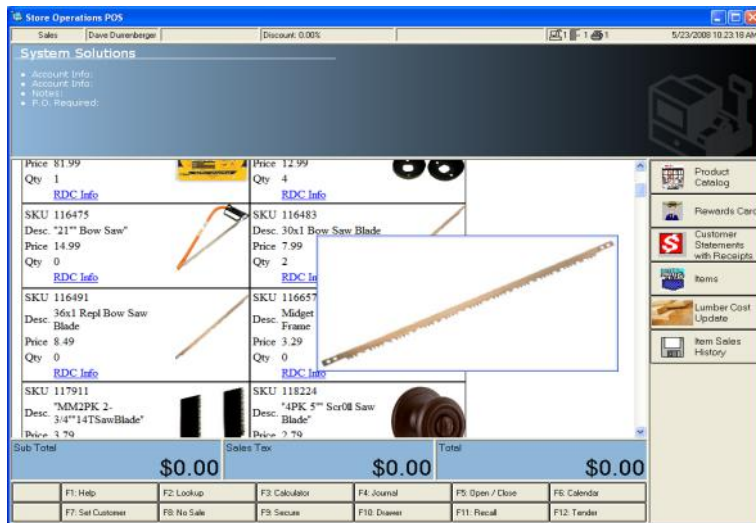

RMS Product Picture Catalog

A scrollable, searchable catalog that uses the data stored in the RMS SQL database. Launch the Catalog from a custom POS button and view the dynamically updated catalog.

The catalog displays:

- Item look-up code
- Description
- Price
- Quantity in stock
- Pictures

Search and filter items by:

- Description
- Sku
- Subdescription
- Category
- Department

For more information call us at (888) 816-8002 or email us sales@syssolutionsllc.com