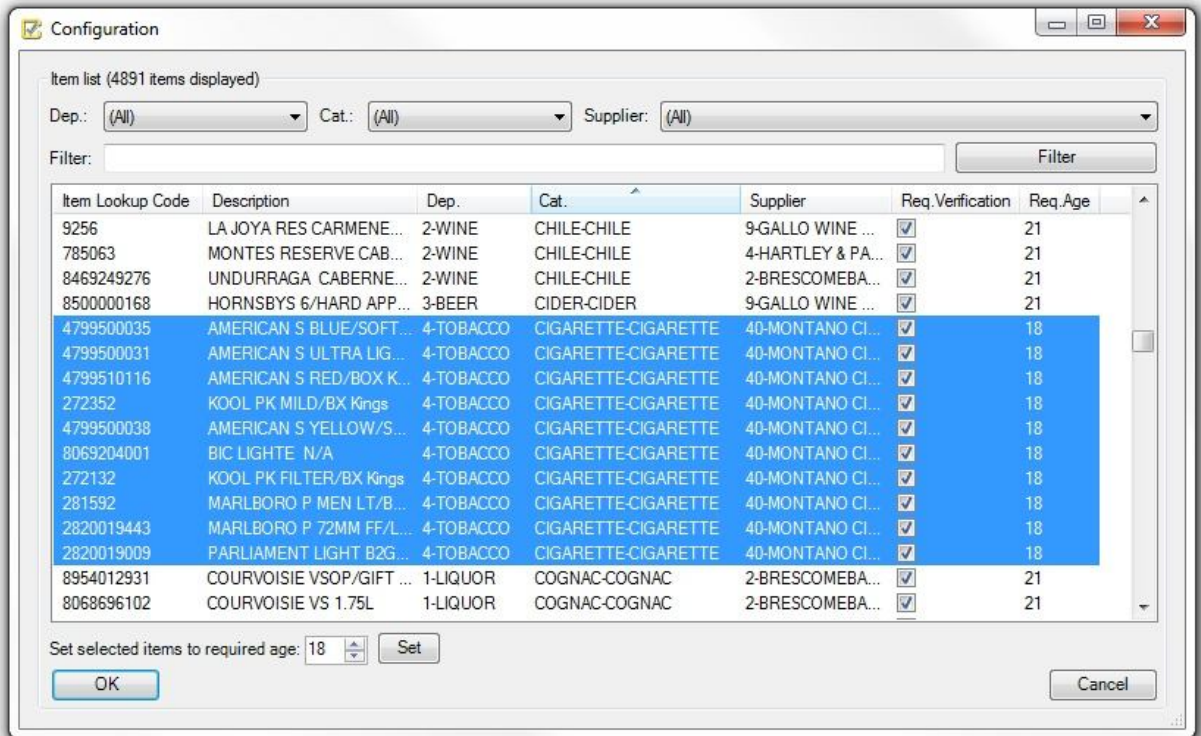

# POS 2009 Age Verification

- Set items with minimum age for purchase
- Scan drivers license and prompt cashier with instant age in years, months, days
- Verify any drivers license age on demand
- Receipt is stored with name, date of birth, and drivers license number

## System Requirements

POS 2009 Age Verification requires: 2D Barcode Scanner, Microsoft POS 2009, .Net 3.5, SQL 2005  
Windows XP Pro SP2, Windows Vista, or Windows 7

System Solutions • 14 Concord Street • Glastonbury, CT 06033  
(888) 816-8002