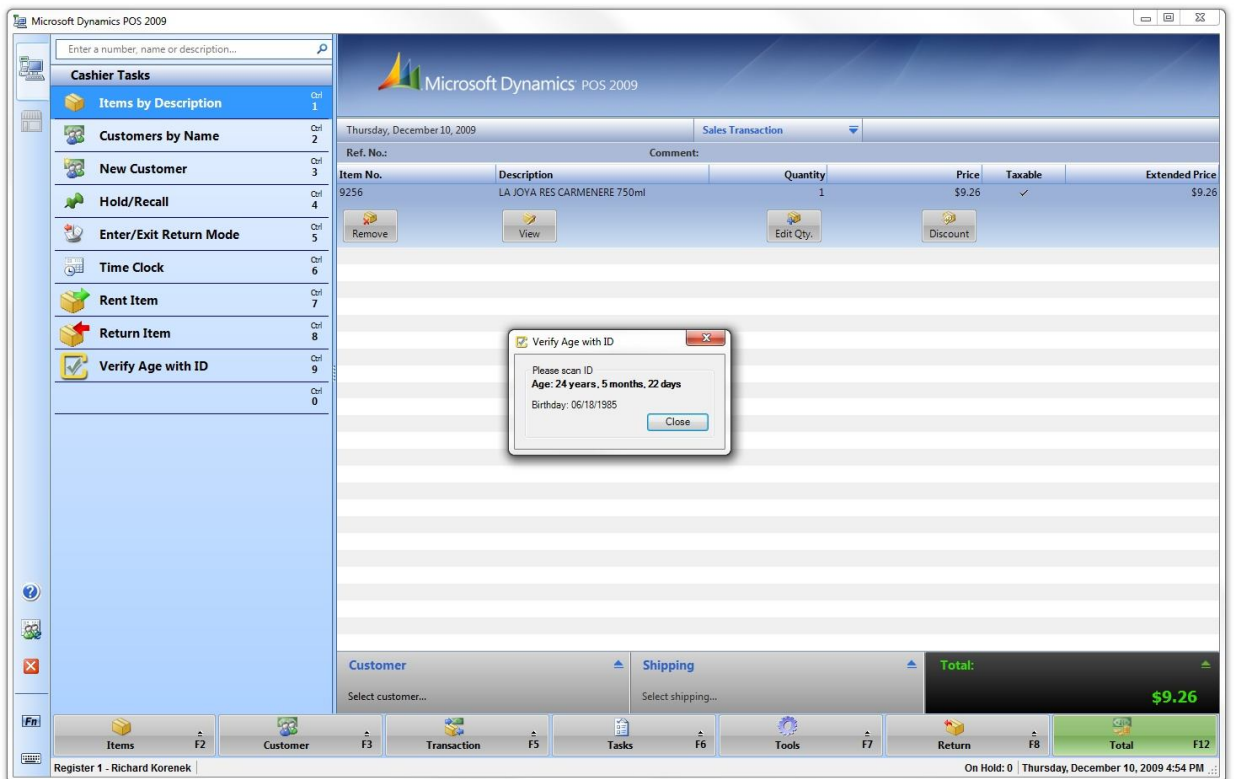

# POS 2009 Age Verification

- Set items with minimum age for purchase
- Scan drivers license and prompt cashier with instant age in years, months, days
- Verify any drivers license age on demand
- Receipt is stored with name, date of birth, and drivers license number

## System Requirements

POS 2009 Age Verification requires: 2D Barcode Scanner, Microsoft POS 2009, .Net 3.5, SQL 2005  
Windows XP Pro SP2, Windows Vista, or Windows 7

System Solutions • 14 Concord Street • Glastonbury, CT 06033  
(888) 816-8002